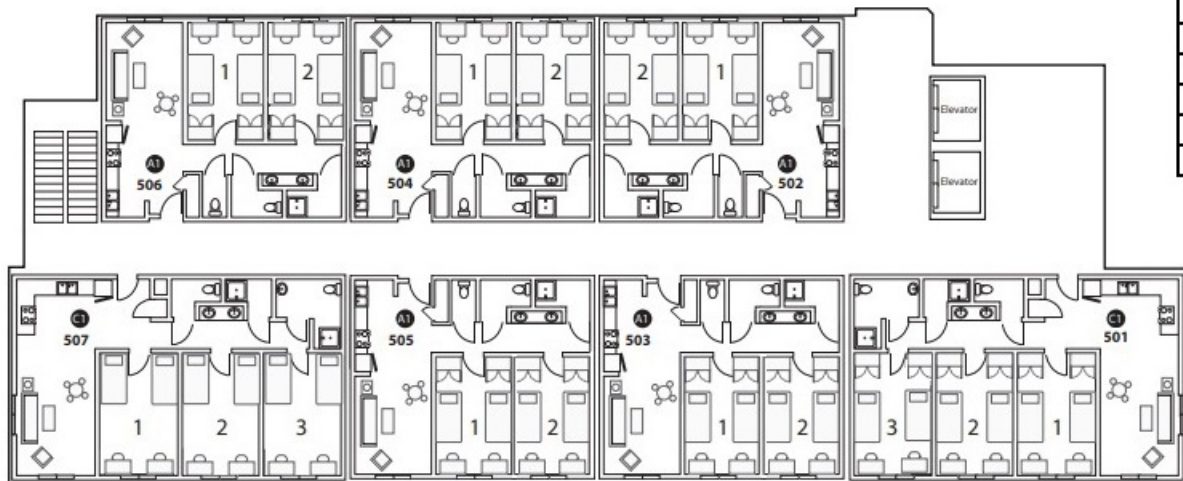

D = Double

APARTMENT DIMENSIONS (Approximate)

A1

Bedroom - 11 x 17 (187 sq. ft.)
 Kitchen - 7 x 12 (84 sq. ft.)
 Living Room - 14 x 10 (140 sq. ft.)

C1

Bedroom - 11 x 17 (187 sq. ft.)
 Kitchen - 7 x 12 (84 sq. ft.)
 Living Room - 18 x 18 (268 sq. ft.)

D = Double

UC San Diego
 HOUSING • DINING • HOSPITALITY

APARTMENT DIMENSIONS (Approximate)

A1

Bedroom - 11 x 17 (187 sq. ft.)
 Kitchen - 7 x 12 (84 sq. ft.)
 Living Room - 14 x 10 (140 sq. ft.)

C1

Bedroom - 11 x 17 (187 sq. ft.)
 Kitchen - 7 x 12 (84 sq. ft.)
 Living Room - 18 x 18 (268 sq. ft.)