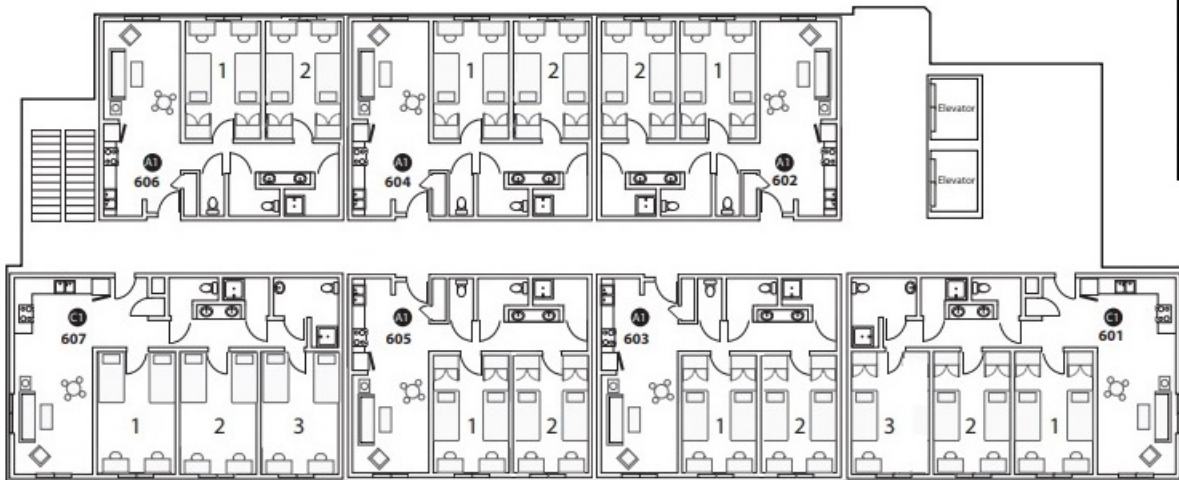

D = Double

APARTMENT DIMENSIONS (Approximate)

A1

Bedroom - 11 x 17 (187 sq. ft.)
 Kitchen - 7 x 12 (84 sq. ft.)
 Living Room - 14 x 10 (140 sq. ft.)

C1

Bedroom - 11 x 17 (187 sq. ft.)
 Kitchen - 7 x 12 (84 sq. ft.)
 Living Room - 18 x 18 (268 sq. ft.)

D = Double

UC San Diego
 HOUSING • DINING • HOSPITALITY

APARTMENT DIMENSIONS (Approximate)

A1

Bedroom - 11 x 17 (187 sq. ft.)
 Kitchen - 7 x 12 (84 sq. ft.)
 Living Room - 14 x 10 (140 sq. ft.)

C1

Bedroom - 11 x 17 (187 sq. ft.)
 Kitchen - 7 x 12 (84 sq. ft.)
 Living Room - 18 x 18 (268 sq. ft.)