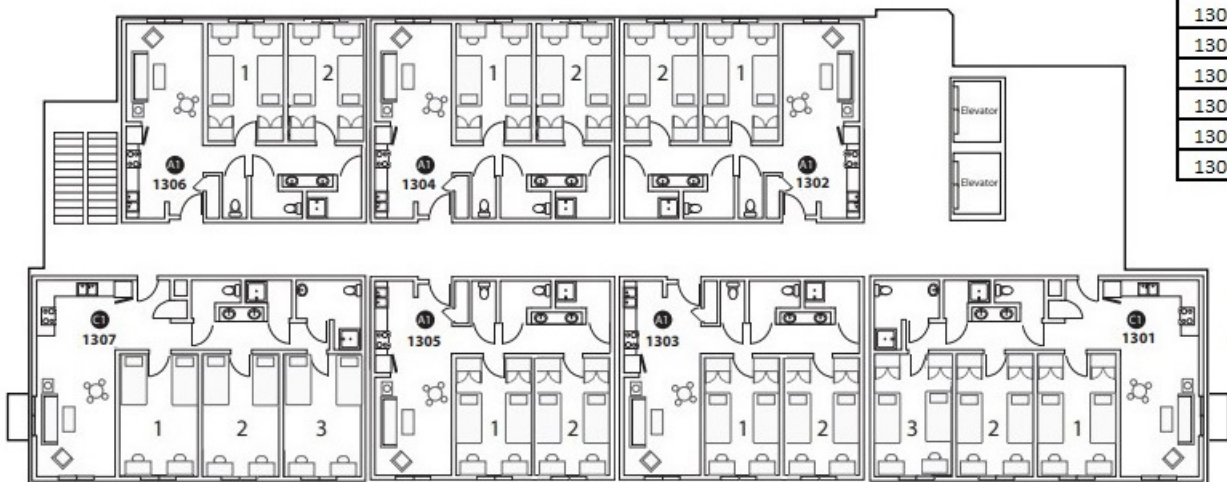

D = Double

UC San Diego
 HOUSING • DINING • HOSPITALITY

APARTMENT DIMENSIONS (Approximate)

A1

Bedroom - 11 x 17 (187 sq. ft.)
 Kitchen - 7 x 12 (84 sq. ft.)
 Living Room - 14 x 10 (140 sq. ft.)

C1

Bedroom - 11 x 17 (187 sq. ft.)
 Kitchen - 7 x 12 (84 sq. ft.)
 Living Room - 18 x 18 (268 sq. ft.)

D = Double

UC San Diego
HOUSING • DINING • HOSPITALITY

APARTMENT DIMENSIONS (Approximate)

A1

Bedroom - 11 x 17 (187 sq. ft.)

Kitchen - 7 x 12 (84 sq. ft.)

Living Room - 14 x 10 (140 sq. ft.)

C1