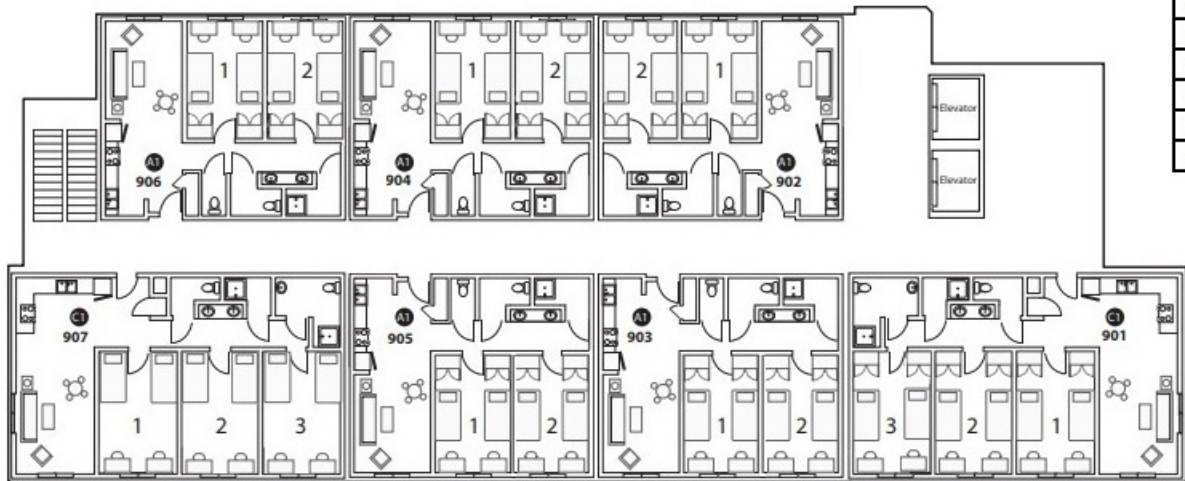

D = Double

UC San Diego
 HOUSING • DINING • HOSPITALITY

APARTMENT DIMENSIONS (Approximate)

A1

Bedroom - 11 x 17 (187 sq. ft.)
 Kitchen - 7 x 12 (84 sq. ft.)
 Living Room - 14 x 10 (140 sq. ft.)

C1

Bedroom - 11 x 17 (187 sq. ft.)
 Kitchen - 7 x 12 (84 sq. ft.)
 Living Room - 18 x 18 (268 sq. ft.)

D = Double

APARTMENT DIMENSIONS (Approximate)

A1

Bedroom - 11 x 17 (187 sq. ft.)
 Kitchen - 7 x 12 (84 sq. ft.)
 Living Room - 14 x 10 (140 sq. ft.)

C1

Bedroom - 11 x 17 (187 sq. ft.)
 Kitchen - 7 x 12 (84 sq. ft.)
 Living Room - 18 x 18 (268 sq. ft.)