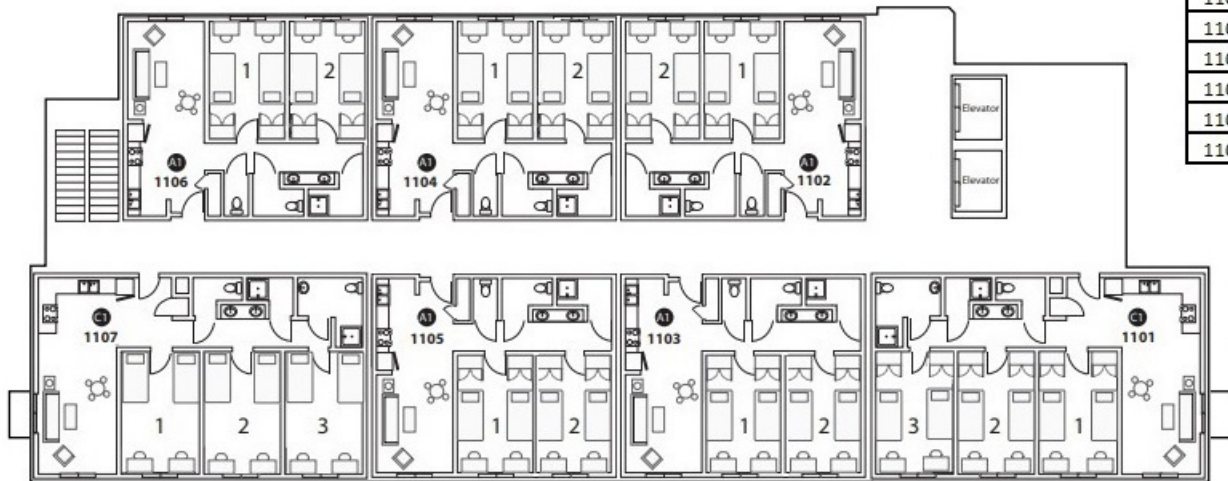

D = Double

UC San Diego
 HOUSING • DINING • HOSPITALITY

APARTMENT DIMENSIONS (Approximate)

A1

Bedroom - 11 x 17 (187 sq. ft.)
 Kitchen - 7 x 12 (84 sq. ft.)
 Living Room - 14 x 10 (140 sq. ft.)

C1

Bedroom - 11 x 17 (187 sq. ft.)
 Kitchen - 7 x 12 (84 sq. ft.)
 Living Room - 18 x 18 (268 sq. ft.)

D = Double

UC San Diego
 HOUSING • DINING • HOSPITALITY

APARTMENT DIMENSIONS (Approximate)

A1

Bedroom - 11 x 17 (187 sq. ft.)

Kitchen - 7 x 12 (84 sq. ft.)

Living Room - 14 x 10 (140 sq. ft.)

C1

Bedroom - 11 x 17 (187 sq. ft.)

Kitchen - 7 x 12 (84 sq. ft.)

Living Room - 18 x 18 (268 sq. ft.)

Building 1/Level 11		
Apt-Rm	Type	View
1101-1	D	Ocean
1101-2	D	Ocean
1101-3	D	Ocean
1102-1	D	Campus/Mtn
1102-2	D	Campus/Mtn
1103-1	D	Ocean
1103-2	D	Ocean
1104-1	RA	Campus/Mtn
1104-2	D	Campus/Mtn
1105-1	D	Ocean
1105-2	D	Ocean
1106-1	D	Campus/Mtn
1106-2	D	Campus/Mtn
1107-1	D	Ocean
1107-2	D	Ocean
1107-3	D	Ocean