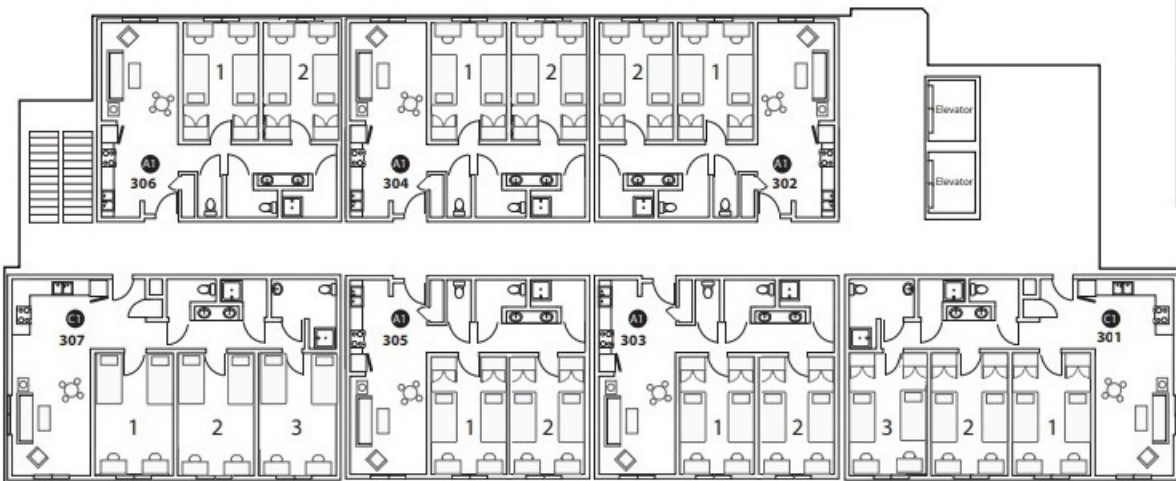

APARTMENT DIMENSIONS (Approximate)

A1

Bedroom - 11 x 17 (187 sq. ft.)
 Kitchen - 7 x 12 (84 sq. ft.)
 Living Room - 14 x 10 (140 sq. ft.)

C1

Bedroom - 11 x 17 (187 sq. ft.)
 Kitchen - 7 x 12 (84 sq. ft.)
 Living Room - 18 x 18 (268 sq. ft.)

D = Double
 S = Single

Building 1/Level 2		
Apt-Rm	Type	View
0201-1	D	Courtyard
0201-2	D	Courtyard
0201-3	RA	Courtyard
0202-1	D	Street
0202-2	D	Street
0203-1	D	Courtyard
0203-2	D	Courtyard
0204-1	D	Street
0204-2	D	Street
0205-1	D	Courtyard
0205-2	D	Courtyard
0206-1	D	Street
0206-2	D	Street
0207-1	D	Courtyard
0207-2	D	Courtyard
0207-3	D	Courtyard

D = Double

APARTMENT DIMENSIONS (Approximate)

A1

Bedroom - 11 x 17 (187 sq. ft.)
 Kitchen - 7 x 12 (84 sq. ft.)
 Living Room - 14 x 10 (140 sq. ft.)

C1

Bedroom - 11 x 17 (187 sq. ft.)
 Kitchen - 7 x 12 (84 sq. ft.)
 Living Room - 18 x 18 (268 sq. ft.)