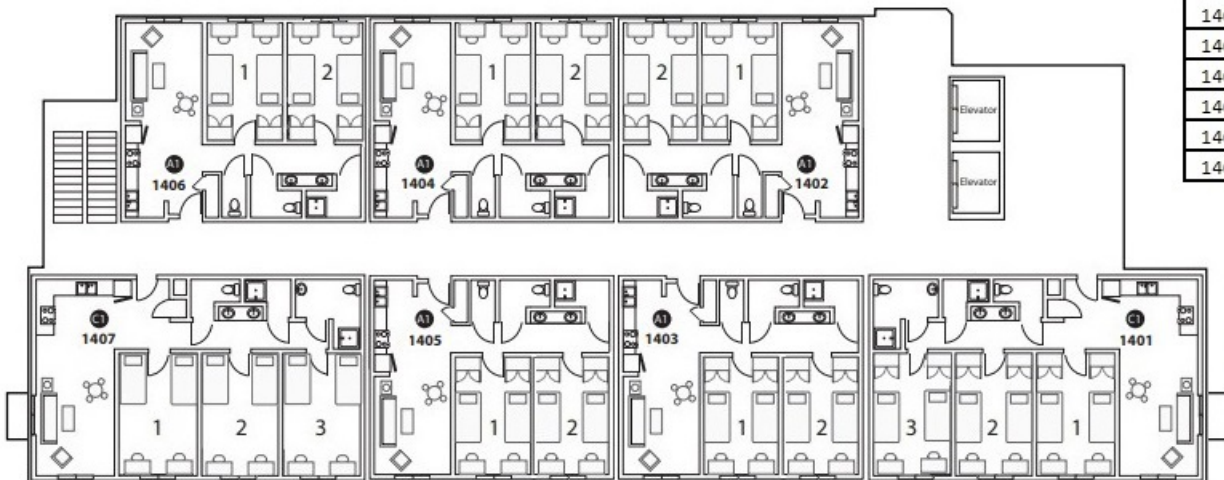

D = Double

UC San Diego
 HOUSING • DINING • HOSPITALITY

APARTMENT DIMENSIONS (Approximate)

A1

Bedroom - 11 x 17 (187 sq. ft.)
 Kitchen - 7 x 12 (84 sq. ft.)
 Living Room - 14 x 10 (140 sq. ft.)

C1

Bedroom - 11 x 17 (187 sq. ft.)
 Kitchen - 7 x 12 (84 sq. ft.)
 Living Room - 18 x 18 (268 sq. ft.)