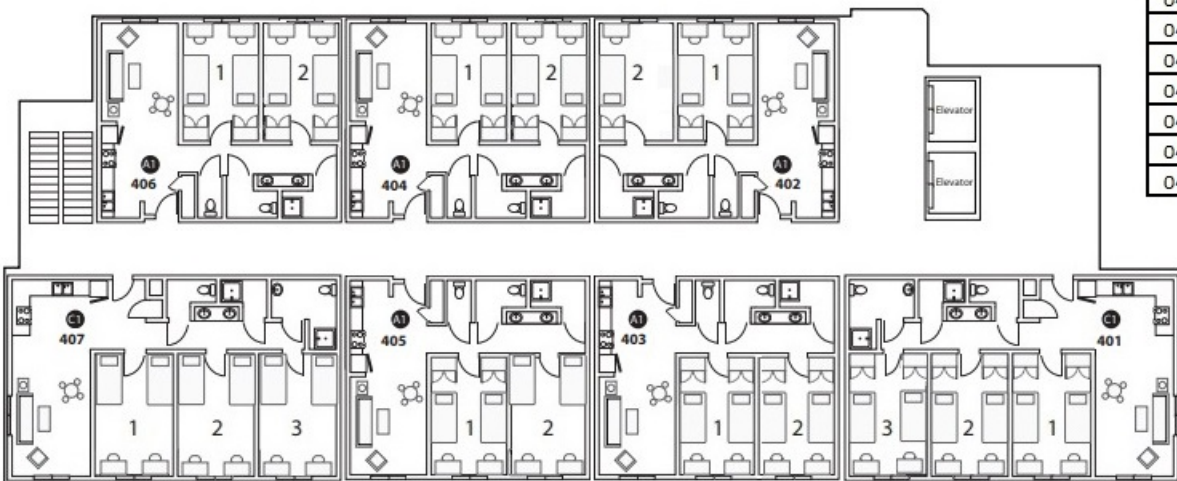

APARTMENT DIMENSIONS (Approximate)

A1

Bedroom - 11 x 17 (187 sq. ft.)
 Kitchen - 7 x 12 (84 sq. ft.)
 Living Room - 14 x 10 (140 sq. ft.)

C1

Bedroom - 11 x 17 (187 sq. ft.)
 Kitchen - 7 x 12 (84 sq. ft.)
 Living Room - 18 x 18 (268 sq. ft.)

D = Double

APARTMENT DIMENSIONS (Approximate)

A1

Bedroom - 11 x 17 (187 sq. ft.)
 Kitchen - 7 x 12 (84 sq. ft.)
 Living Room - 14 x 10 (140 sq. ft.)

C1

Bedroom - 11 x 17 (187 sq. ft.)
 Kitchen - 7 x 12 (84 sq. ft.)
 Living Room - 18 x 18 (268 sq. ft.)

D = Double

UC San Diego
 HOUSING • DINING • HOSPITALITY

APARTMENT DIMENSIONS (Approximate)

A1

Bedroom - 11 x 17 (187 sq. ft.)
 Kitchen - 7 x 12 (84 sq. ft.)
 Living Room - 14 x 10 (140 sq. ft.)

C1

Bedroom - 11 x 17 (187 sq. ft.)
 Kitchen - 7 x 12 (84 sq. ft.)
 Living Room - 18 x 18 (268 sq. ft.)