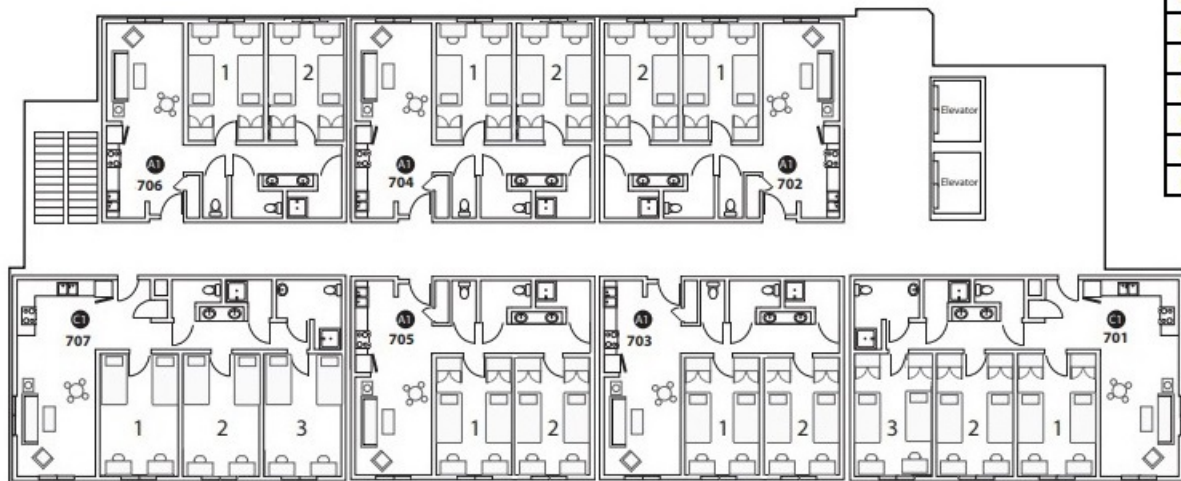

D = Double

APARTMENT DIMENSIONS (Approximate)

A1

Bedroom - 11 x 17 (187 sq. ft.)
 Kitchen - 7 x 12 (84 sq. ft.)
 Living Room - 14 x 10 (140 sq. ft.)

C1

Bedroom - 11 x 17 (187 sq. ft.)
 Kitchen - 7 x 12 (84 sq. ft.)
 Living Room - 18 x 18 (268 sq. ft.)

D = Double

UC San Diego
 HOUSING • DINING • HOSPITALITY

APARTMENT DIMENSIONS (Approximate)

A1

Bedroom - 11 x 17 (187 sq. ft.)
 Kitchen - 7 x 12 (84 sq. ft.)
 Living Room - 14 x 10 (140 sq. ft.)

C1

Bedroom - 11 x 17 (187 sq. ft.)
 Kitchen - 7 x 12 (84 sq. ft.)
 Living Room - 18 x 18 (268 sq. ft.)