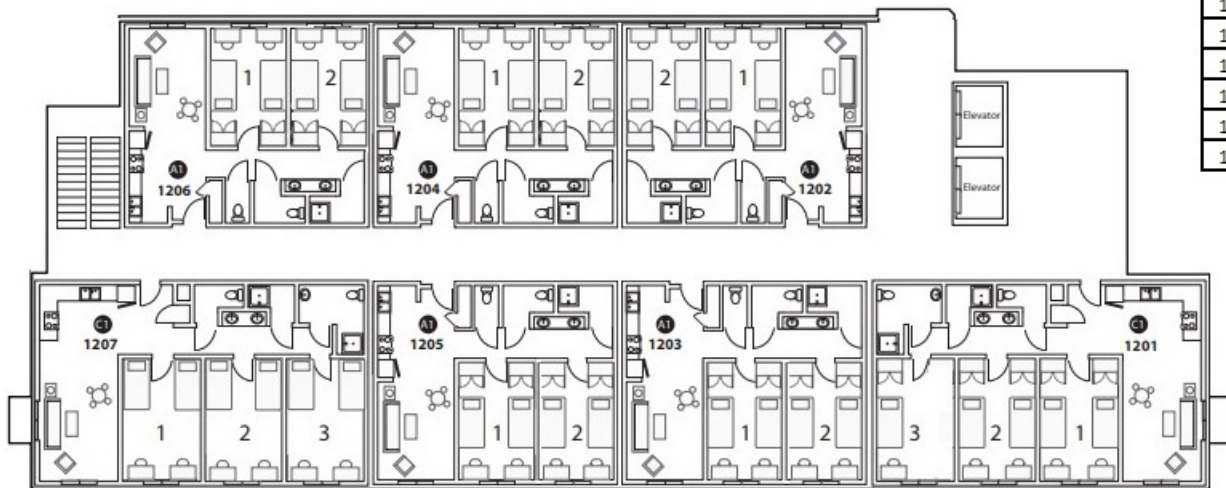

D = Double

UC San Diego
 HOUSING • DINING • HOSPITALITY

APARTMENT DIMENSIONS (Approximate)

A1

Bedroom - 11 x 17 (187 sq. ft.)

Kitchen - 7 x 12 (84 sq. ft.)

Living Room - 14 x 10 (140 sq. ft.)

C1

Bedroom - 11 x 17 (187 sq. ft.)

Kitchen - 7 x 12 (84 sq. ft.)

Living Room - 18 x 18 (268 sq. ft.)

Building 1/Level 12		
Apt-Rm	Type	View
1201-1	D	Ocean
1201-2	D	Ocean
1201-3	RA	Ocean
1202-1	D	Campus/Mtn
1202-2	D	Campus/Mtn
1203-1	D	Ocean
1203-2	D	Ocean
1204-1	D	Campus/Mtn
1204-2	D	Campus/Mtn
1205-1	D	Ocean
1205-2	D	Ocean
1206-1	D	Campus/Mtn
1206-2	D	Campus/Mtn
1207-1	D	Ocean
1207-2	D	Ocean
1207-3	D	Ocean

D = Double

UC San Diego
HOUSING • DINING • HOSPITALITY

APARTMENT DIMENSIONS (Approximate)

A1

Bedroom - 11 x 17 (187 sq. ft.)
 Kitchen - 7 x 12 (84 sq. ft.)
 Living Room - 14 x 10 (140 sq. ft.)

C1

Bedroom - 11 x 17 (187 sq. ft.)
 Kitchen - 7 x 12 (84 sq. ft.)
 Living Room - 18 x 18 (268 sq. ft.)