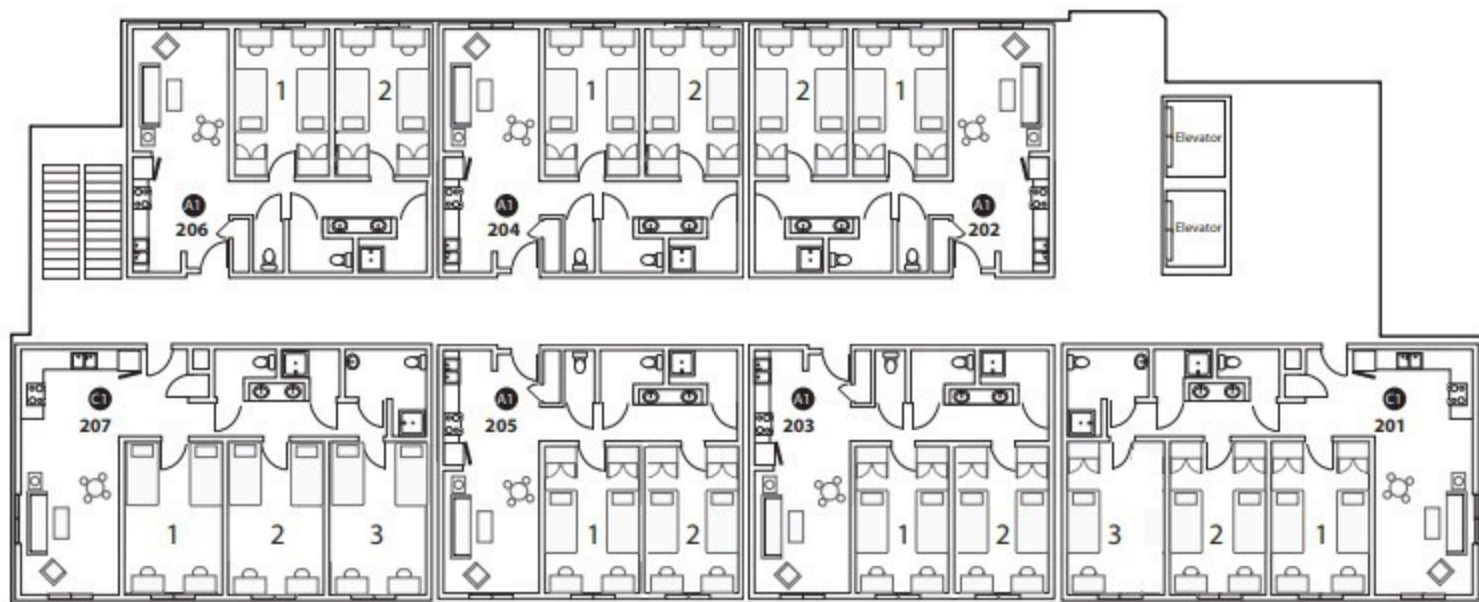

APARTMENT DIMENSIONS (Approximate)

A1

Bedroom - 11 x 17 (187 sq. ft.)
 Kitchen - 7 x 12 (84 sq. ft.)
 Living Room - 14 x 10 (140 sq. ft.)

C1

Bedroom - 11 x 17 (187 sq. ft.)
 Kitchen - 7 x 12 (84 sq. ft.)
 Living Room - 18 x 18 (268 sq. ft.)

D = Double
 S = Single

Building 1/Level 2		
Apt-Rm	Type	View
0201-1	D	Courtyard
0201-2	D	Courtyard
0201-3	RA	Courtyard
0202-1	D	Street
0202-2	D	Street
0203-1	D	Courtyard
0203-2	D	Courtyard
0204-1	D	Street
0204-2	D	Street
0205-1	D	Courtyard
0205-2	D	Courtyard
0206-1	D	Street
0206-2	D	Street
0207-1	D	Courtyard
0207-2	D	Courtyard
0207-3	D	Courtyard

D = Double

APARTMENT DIMENSIONS (Approximate)

A1

Bedroom - 11 x 17 (187 sq. ft.)
 Kitchen - 7 x 12 (84 sq. ft.)
 Living Room - 14 x 10 (140 sq. ft.)

C1

Bedroom - 11 x 17 (187 sq. ft.)
 Kitchen - 7 x 12 (84 sq. ft.)
 Living Room - 18 x 18 (268 sq. ft.)