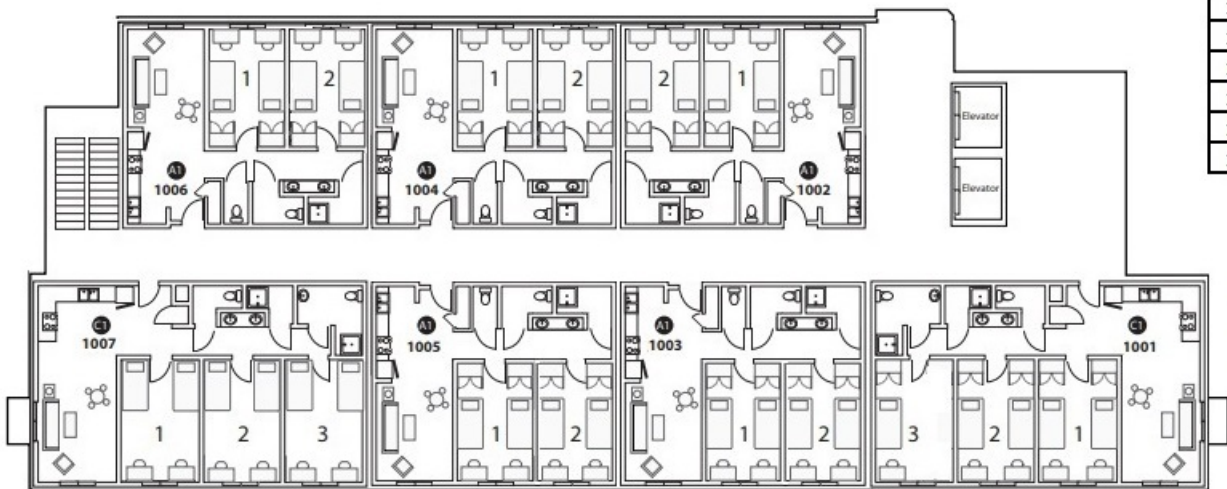

D = Double

UC San Diego
 HOUSING • DINING • HOSPITALITY

APARTMENT DIMENSIONS (Approximate)

A1

Bedroom - 11 x 17 (187 sq. ft.)
 Kitchen - 7 x 12 (84 sq. ft.)
 Living Room - 14 x 10 (140 sq. ft.)

C1

Bedroom - 11 x 17 (187 sq. ft.)
 Kitchen - 7 x 12 (84 sq. ft.)
 Living Room - 18 x 18 (268 sq. ft.)

D = Double

APARTMENT DIMENSIONS (Approximate)

A1

Bedroom - 11 x 17 (187 sq. ft.)
 Kitchen - 7 x 12 (84 sq. ft.)
 Living Room - 14 x 10 (140 sq. ft.)

C1

Bedroom - 11 x 17 (187 sq. ft.)
 Kitchen - 7 x 12 (84 sq. ft.)
 Living Room - 18 x 18 (268 sq. ft.)

D = Double

UC San Diego
 HOUSING • DINING • HOSPITALITY

APARTMENT DIMENSIONS (Approximate)

A1

Bedroom - 11 x 17 (187 sq. ft.)

Kitchen - 7 x 12 (84 sq. ft.)

Living Room - 14 x 10 (140 sq. ft.)

C1