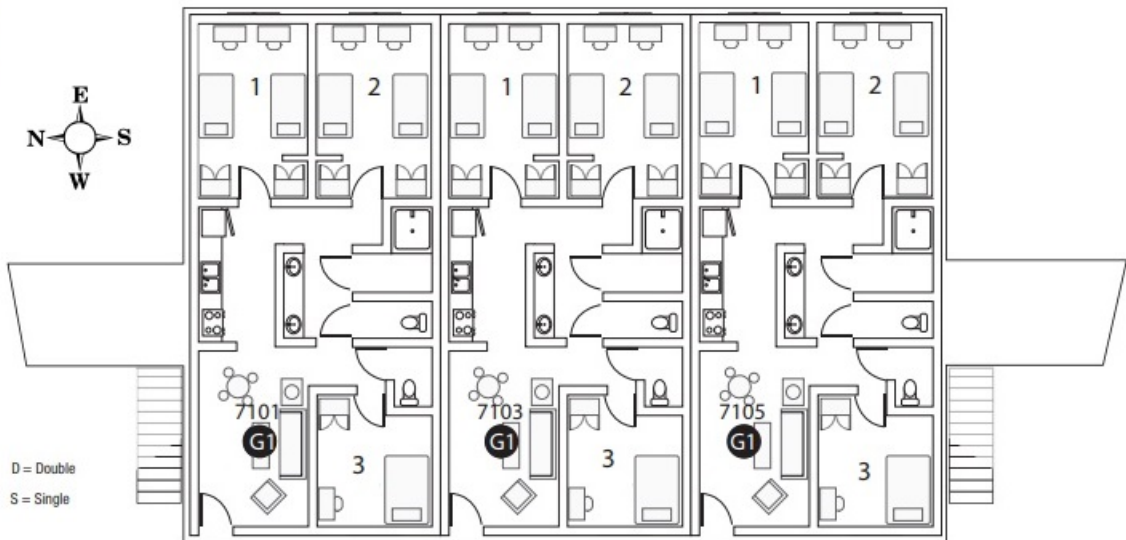

Building 4
4 Stories, 12 Units

Building 5
3 Stories, 9 Units

Building 6
3 Stories, 21 Units

APARTMENT DIMENSIONS (Approximate)

G1

Bedroom 1 & 2 - 11 x 16.5 (181.5 sq. ft.)

Bedroom 3 - 11 x 13 (143 sq. ft.)

Kitchen & Living Room - 11 x 14 (154 sq. ft.)

UC San Diego

HOUSING • DINING • HOSPITALITY

Building 7/Level 1		
Apt-Rm	Type	View
7101-1	D	Courtyard
7101-2	D	Courtyard
7101-3	S	Building
7103-1	D	Courtyard
7103-2	D	Courtyard
7103-3	S	Building
7105-1	D	Courtyard
7105-2	D	Courtyard
7105-3	S	Building

APARTMENT DIMENSIONS (Approximate)

G1

Bedroom 1 & 2 - 11 x 16.5 (181.5 sq. ft.)

Bedroom 3 - 11 x 13 (143 sq. ft.)

Kitchen & Living Room - 11 x 14 (154 sq. ft.)

UC San Diego

HOUSING • DINING • HOSPITALITY

Building 7/Levels 3 & 4		
Apt-Rm	Type	View
7301-1	S	Courtyard
7301-2	D	Courtyard
7301-3	D	Building
7302-1	S	Courtyard
7302-2	D	Courtyard
7302-3	D	Building
7303-1	S	Courtyard
7303-2	D	Courtyard
7303-3	D	Building
7304-1	S	Courtyard
7304-2	D	Courtyard
7304-3	D	Building
7305-1	S	Courtyard
7305-2	D	Courtyard
7305-3	D	Building
7306-1	S	Courtyard
7306-2	D	Courtyard
7306-3	D	Building

D = Double

S = Single

APARTMENT DIMENSIONS (Approximate)

- H1
- Bedroom 1 - 11 x 13 (143 sq. ft.)
- Bedroom 2 & 3 - 11 x 16.5 (181.5 sq. ft.)
- Kitchen & Living Room - 11 x 17 (187 sq. ft.)

UC San Diego

HOUSING • DINING • HOSPITALITY