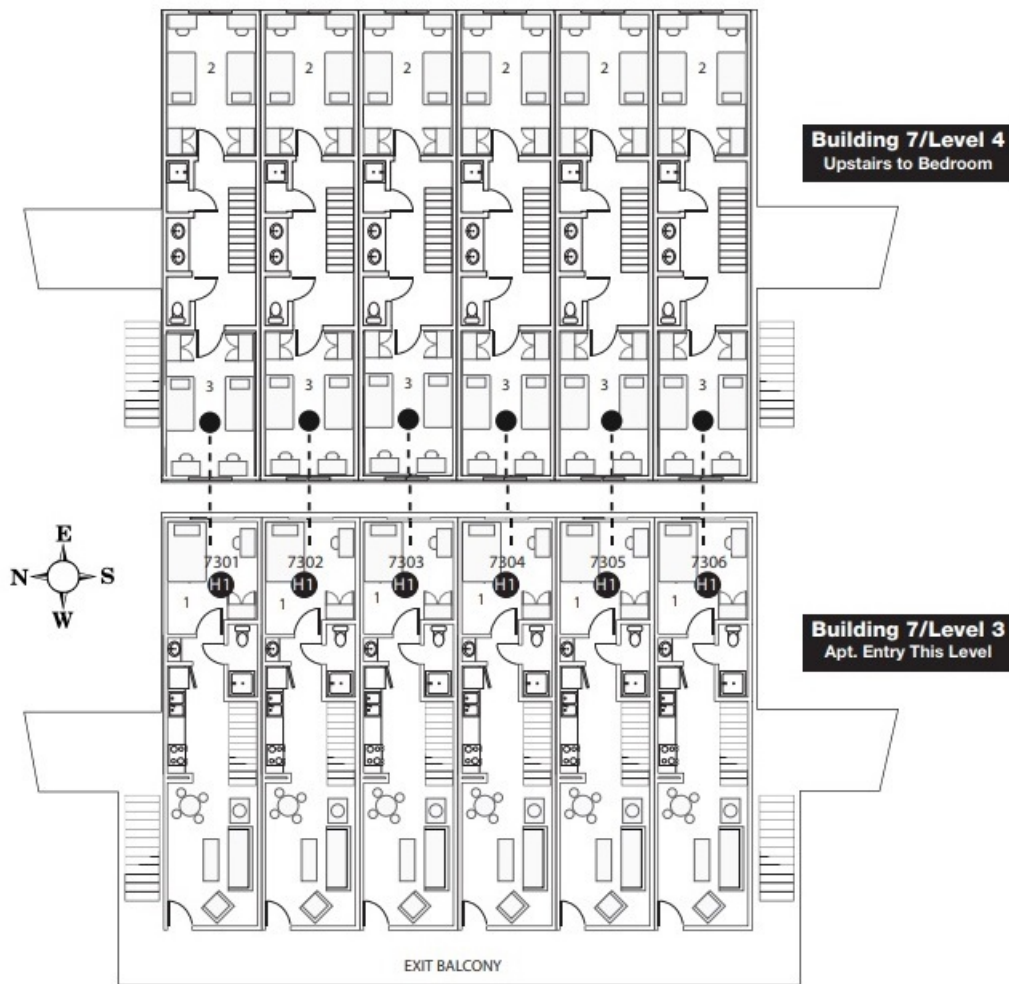

Building 7

Building 1
15 Stories, 94 Units,
Meeting Rooms, Laundry

Building 7
4 Stories, 12 Units

Building 8
3 Stories, 29 Units

Building 2
5 Stories, 14 Units
Administration, Mailroom, Meeting Rooms

Building 3
5 Stories, 14 Units
Laundry, Student Lounge

UC San Diego

HOUSING • DINING • HOSPITALITY

Building 7/Level 1		
Apt-Rm	Type	View
7101-1	D	Courtyard
7101-2	D	Courtyard
7101-3	S	Building
7103-1	D	Courtyard
7103-2	D	Courtyard
7103-3	S	Building
7105-1	D	Courtyard
7105-2	D	Courtyard
7105-3	S	Building

APARTMENT DIMENSIONS (Approximate)

G1

Bedroom 1 & 2 - 11 x 16.5 (181.5 sq. ft.)

Bedroom 3 - 11 x 13 (143 sq. ft.)

Kitchen & Living Room - 11 x 14 (154 sq. ft.)

UC San Diego

HOUSING • DINING • HOSPITALITY

Building 7/Levels 3 & 4		
Apt-Rm	Type	View
7301-1	S	Courtyard
7301-2	D	Courtyard
7301-3	D	Building
7302-1	S	Courtyard
7302-2	D	Courtyard
7302-3	D	Building
7303-1	S	Courtyard
7303-2	D	Courtyard
7303-3	D	Building
7304-1	S	Courtyard
7304-2	D	Courtyard
7304-3	D	Building
7305-1	S	Courtyard
7305-2	D	Courtyard
7305-3	D	Building
7306-1	S	Courtyard
7306-2	D	Courtyard
7306-3	D	Building

D = Double

S = Single

APARTMENT DIMENSIONS (Approximate)

- H1
- Bedroom 1 - 11 x 13 (143 sq. ft.)
- Bedroom 2 & 3 - 11 x 16.5 (181.5 sq. ft.)
- Kitchen & Living Room - 11 x 17 (187 sq. ft.)

UC San Diego

HOUSING • DINING • HOSPITALITY