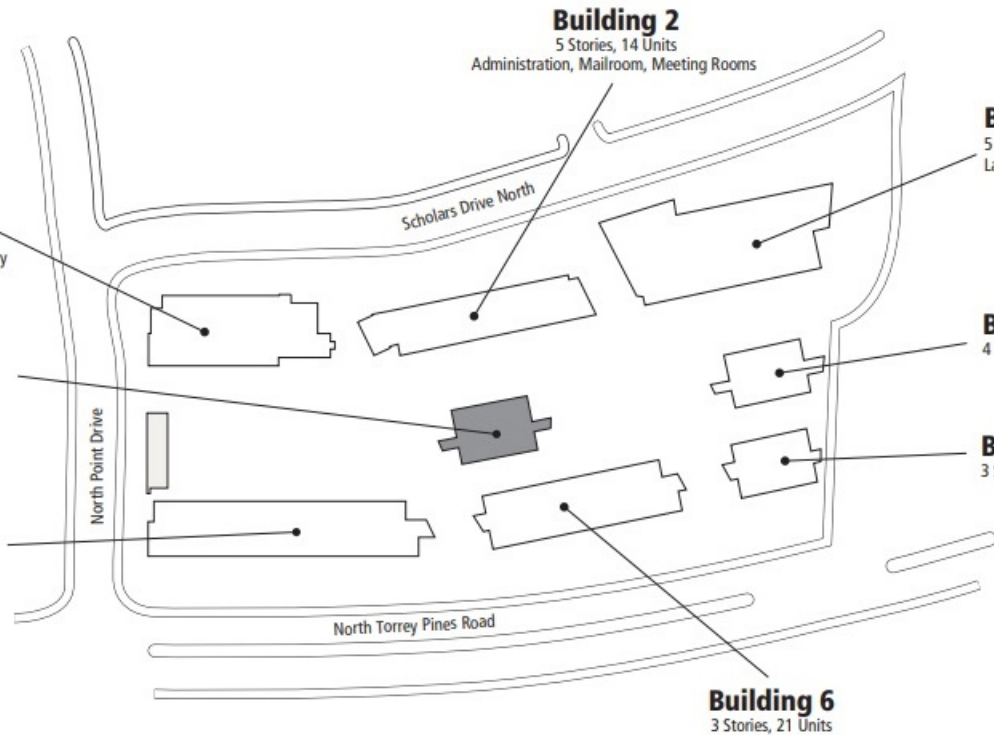

Building 7

Building 1
15 Stories, 94 Units,
Meeting Rooms, Laundry

Building 7
4 Stories, 12 Units

Building 8
3 Stories, 29 Units

Building 2
5 Stories, 14 Units
Administration, Mailroom, Meeting Rooms

Building 3
5 Stories, 14 Units
Laundry, Student Lounge

Building 4
4 Stories, 12 Units

Building 5
3 Stories, 9 Units

Building 6
3 Stories, 21 Units

APARTMENT DIMENSIONS (Approximate)

G1

Bedroom 1 & 2 - 11 x 16.5 (181.5 sq. ft.)

Bedroom 3 - 11 x 13 (143 sq. ft.)

Kitchen & Living Room - 11 x 14 (154 sq. ft.)

UC San Diego

HOUSING • DINING • HOSPITALITY

Building 7/Level 1		
Apt-Rm	Type	View
7101-1	D	Courtyard
7101-2	D	Courtyard
7101-3	S	Building
7103-1	D	Courtyard
7103-2	D	Courtyard
7103-3	S	Building
7105-1	D	Courtyard
7105-2	D	Courtyard
7105-3	S	Building