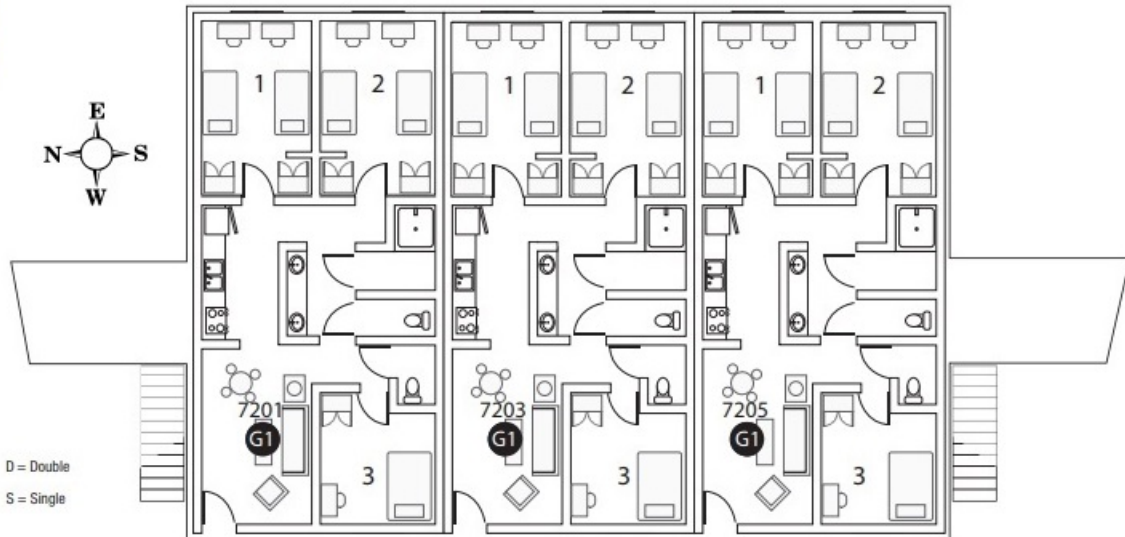

Building 4
4 Stories, 12 Units

Building 5
3 Stories, 9 Units

Building 6
3 Stories, 21 Units

APARTMENT DIMENSIONS (Approximate)

G1

Bedroom 1 & 2 - 11 x 16.5 (181.5 sq. ft.)

Bedroom 3 - 11 x 13 (143 sq. ft.)

Kitchen & Living Room - 11 x 14 (154 sq. ft.)

UC San Diego

HOUSING • DINING • HOSPITALITY

Building 7/Level 1		
Apt-Rm	Type	View
7101-1	D	Courtyard
7101-2	D	Courtyard
7101-3	S	Building
7103-1	D	Courtyard
7103-2	D	Courtyard
7103-3	S	Building
7105-1	D	Courtyard
7105-2	D	Courtyard
7105-3	S	Building

APARTMENT DIMENSIONS (Approximate)

G1

Bedroom 1 & 2 - 11 x 16.5 (181.5 sq. ft.)

Bedroom 3 - 11 x 13 (143 sq. ft.)

Kitchen & Living Room - 11 x 14 (154 sq. ft.)

UC San Diego

HOUSING • DINING • HOSPITALITY

Building 7/Levels 3 & 4		
Apt-Rm	Type	View
7301-1	S	Courtyard
7301-2	D	Courtyard
7301-3	D	Building
7302-1	S	Courtyard
7302-2	D	Courtyard
7302-3	D	Building
7303-1	S	Courtyard
7303-2	D	Courtyard
7303-3	D	Building
7304-1	S	Courtyard
7304-2	D	Courtyard
7304-3	D	Building
7305-1	S	Courtyard
7305-2	D	Courtyard
7305-3	D	Building
7306-1	S	Courtyard
7306-2	D	Courtyard
7306-3	D	Building

D = Double

S = Single

APARTMENT DIMENSIONS (Approximate)

- H1
- Bedroom 1 - 11 x 13 (143 sq. ft.)
- Bedroom 2 & 3 - 11 x 16.5 (181.5 sq. ft.)
- Kitchen & Living Room - 11 x 17 (187 sq. ft.)

UC San Diego

HOUSING • DINING • HOSPITALITY