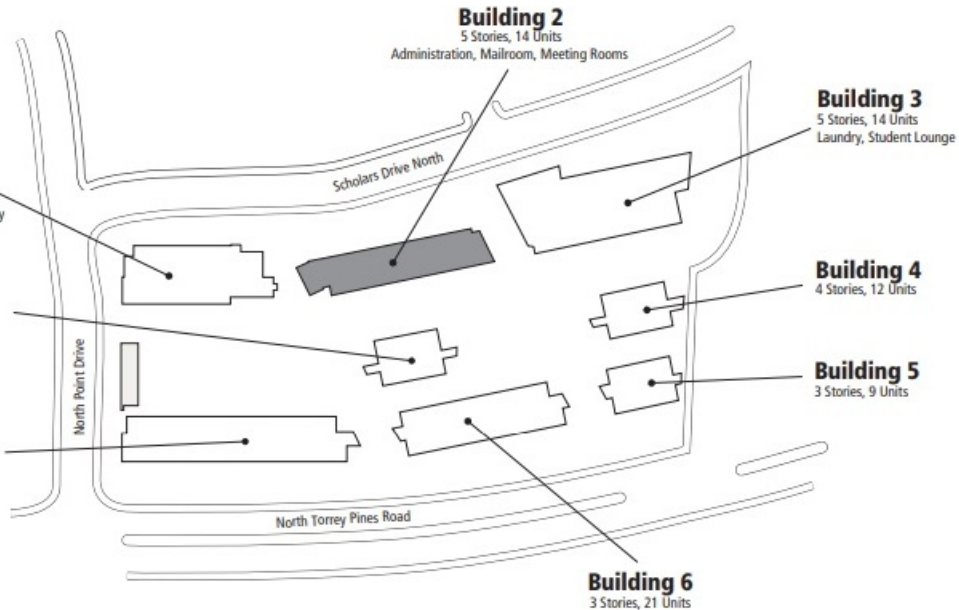

Building 1
15 Stories, 94 Units,
Meeting Rooms, Laundry

Building 7
4 Stories, 12 Units

Building 8
3 Stories, 29 Units

Building 2
5 Stories, 14 Units
Administration, Mailroom, Meeting Rooms

Building 3
5 Stories, 14 Units
Laundry, Student Lounge

Building 4
4 Stories, 12 Units

Building 5
3 Stories, 9 Units

Building 6
3 Stories, 21 Units

APARTMENT DIMENSIONS (Approximate)

F1

Bedroom - 11 x 17 (187 sq. ft.)

Kitchen & Living Room - 16 x 14.3 (229 sq. ft.)

UC San Diego

HOUSING • DINING • HOSPITALITY

Even Apartments Upstairs/Odd Apartments Downstairs

Building 2/Levels 3, 4, & 5			Building 2/Levels 3, 4, & 5		
Apt-Rm	Type	View	Apt-Rm	Type	View
2401-1	D	Street	2408-1	D	Courtyard
2401-2	D	Street	2408-2	D	Courtyard
2401-3	D	Courtyard	2408-3	D	Street
2401-4	D	Courtyard	2408-4	D	Street
2402-1	D	Courtyard	2409-1	D	Street
2402-2	SS	Courtyard	2409-2	D	Street
2402-3	SS	Street	2409-3	D	Courtyard
2402-4	SS	Street	2409-4	D	Courtyard
2403-1	D	Street	2410-1	D	Courtyard
2403-2	SS	Street	2410-2	D	Courtyard
2403-3	SS	Courtyard	2410-3	D	Street
2403-4	RA	Courtyard	2410-4	D	Street
2404-1	D	Courtyard	2411-1	D	Street
2404-2	D	Courtyard	2411-2	D	Street
2404-3	D	Street	2411-3	D	Courtyard
2404-4	D	Street	2411-4	D	Courtyard
2405-1	D	Street	2412-1	D	Courtyard
2405-2	D	Street	2412-2	D	Courtyard
2405-3	D	Courtyard	2412-3	D	Street
2405-4	D	Courtyard	2412-4	RA	Street
2406-1	D	Courtyard	2413-1	D	Street
2406-2	D	Courtyard	2413-2	D	Street
2406-3	D	Street	2413-3	D	Courtyard
2406-4	D	Street	2413-4	D	Courtyard
2407-1	D	Street	2414-1	D	Courtyard
2407-2	D	Street	2414-2	D	Courtyard
2407-3	D	Courtyard	2414-3	D	Street
2407-4	D	Courtyard	2414-4	D	Street

D = Double SS = Super Single