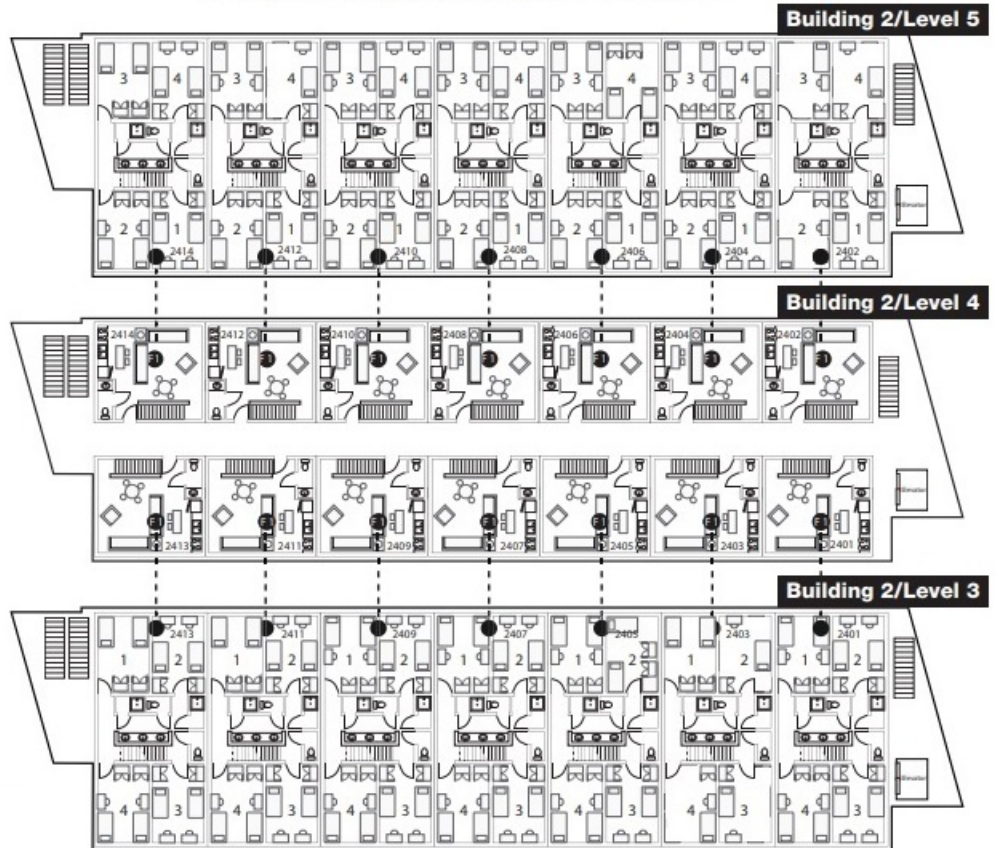

Building 1
15 Stories, 94 Units,
Meeting Rooms, Laundry

Building 7
4 Stories, 12 Units

Building 8
3 Stories, 29 Units

Building 2
5 Stories, 14 Units
Administration, Mailroom, Meeting Rooms

Building 3
5 Stories, 14 Units
Laundry, Student Lounge

Building 4
4 Stories, 12 Units

Building 5
3 Stories, 9 Units

Building 6
3 Stories, 21 Units

APARTMENT DIMENSIONS (Approximate)

F1

Bedroom - 11 x 17 (187 sq. ft.)

Kitchen & Living Room - 16 x 14.3 (229 sq. ft.)

UC San Diego

HOUSING • DINING • HOSPITALITY

Even Apartments Upstairs/Odd Apartments Downstairs

Building 2/Levels 3, 4, & 5			Building 2/Levels 3, 4, & 5		
Apt-Rm	Type	View	Apt-Rm	Type	View
2401-1	D	Street	2408-1	D	Courtyard
2401-2	D	Street	2408-2	D	Courtyard
2401-3	D	Courtyard	2408-3	D	Street
2401-4	D	Courtyard	2408-4	D	Street
2402-1	D	Courtyard	2409-1	D	Street
2402-2	SS	Courtyard	2409-2	D	Street
2402-3	SS	Street	2409-3	D	Courtyard
2402-4	SS	Street	2409-4	D	Courtyard
2403-1	D	Street	2410-1	D	Courtyard
2403-2	SS	Street	2410-2	D	Courtyard
2403-3	SS	Courtyard	2410-3	D	Street
2403-4	RA	Courtyard	2410-4	D	Street
2404-1	D	Courtyard	2411-1	D	Street
2404-2	D	Courtyard	2411-2	D	Street
2404-3	D	Street	2411-3	D	Courtyard
2404-4	D	Street	2411-4	D	Courtyard
2405-1	D	Street	2412-1	D	Courtyard
2405-2	D	Street	2412-2	D	Courtyard
2405-3	D	Courtyard	2412-3	D	Street
2405-4	D	Courtyard	2412-4	RA	Street
2406-1	D	Courtyard	2413-1	D	Street
2406-2	D	Courtyard	2413-2	D	Street
2406-3	D	Street	2413-3	D	Courtyard
2406-4	D	Street	2413-4	D	Courtyard
2407-1	D	Street	2414-1	D	Courtyard
2407-2	D	Street	2414-2	D	Courtyard
2407-3	D	Courtyard	2414-3	D	Street
2407-4	D	Courtyard	2414-4	D	Street

D = Double SS = Super Single