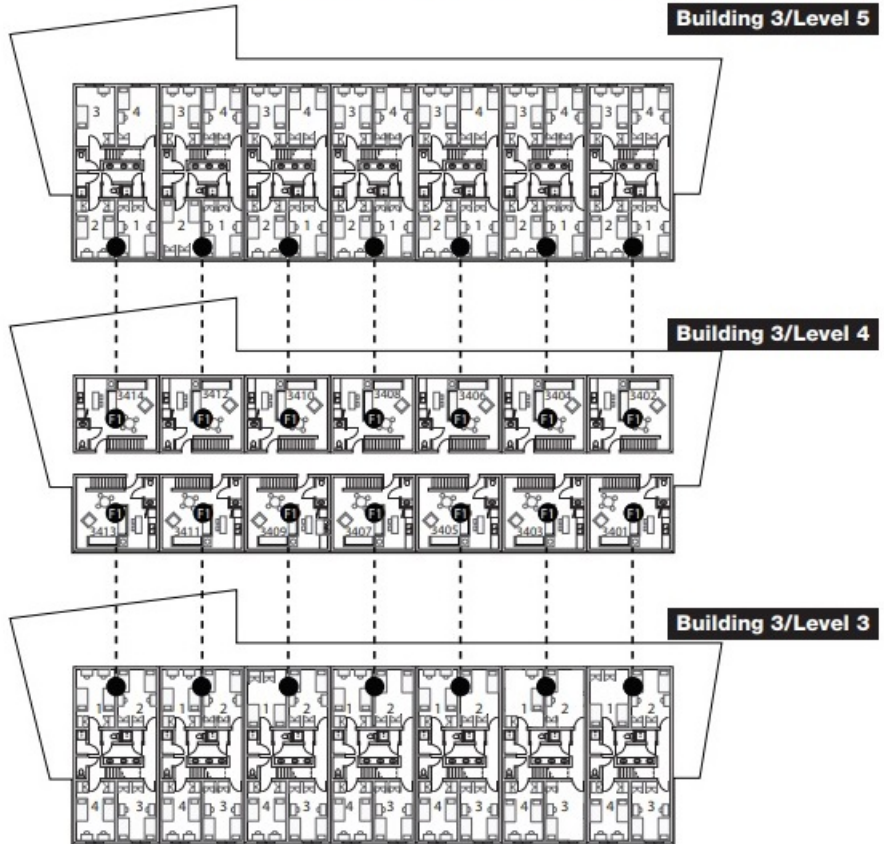

**Building 3**  
5 Stories, 14 Units  
Laundry, Student Lounge

**Building 4**  
4 Stories, 12 Units

**Building 5**  
3 Stories, 9 Units

**Building 6**  
3 Stories, 21 Units

**APARTMENT DIMENSIONS** (Approximate)

**F1**

Bedroom - 11 x 17 (187 sq. ft.)

Kitchen & Living Room - 16 x 14.3 (229 sq. ft.)

**UC San Diego**

**HOUSING • DINING • HOSPITALITY**

Even Apartments Upstairs/Odd Apartments Downstairs

Building 3/Levels 3, 4, & 5			Building 3/Levels 3, 4, & 5		
Apt-Rm	Type	View	Apt-Rm	Type	View
3401-1	D	Street	3408-1	D	Courtyard
3401-2	D	Street	3408-2	D	Courtyard
3401-3	D	Courtyard	3408-3	D	Street
3401-4	D	Courtyard	3408-4	D	Street
3402-1	D	Courtyard	3409-1	D	Street
3402-2	D	Courtyard	3409-2	D	Street
3402-3	D	Street	3409-3	D	Courtyard
3402-4	D	Street	3409-4	D	Courtyard
3403-1	SS	Street	3410-1	D	Courtyard
3403-2	SS	Street	3410-2	D	Courtyard
3403-3	RA	Courtyard	3410-3	D	Street
3403-4	D	Courtyard	3410-4	D	Street
3404-1	D	Courtyard	3411-1	D	Street
3404-2	D	Courtyard	3411-2	D	Street
3404-3	D	Courtyard	3411-3	D	Courtyard
3404-4	D	Street	3411-4	D	Courtyard
3405-1	D	Street	3412-1	D	Courtyard
3405-2	D	Street	3412-2	D	Courtyard
3405-3	D	Courtyard	3412-3	D	Street
3405-4	D	Courtyard	3412-4	D	Street
3406-1	D	Courtyard	3413-1	D	Street
3406-2	D	Courtyard	3413-2	D	Street
3406-3	D	Street	3413-3	D	Courtyard
3406-4	D	Street	3413-4	D	Courtyard
3407-1	D	Street	3414-1	D	Courtyard
3407-2	D	Street	3414-2	D	Courtyard
3407-3	D	Courtyard	3414-3	RA	Street
3407-4	D	Courtyard	3414-4	S	Street

D = Double    S = Single    SS = Super Single