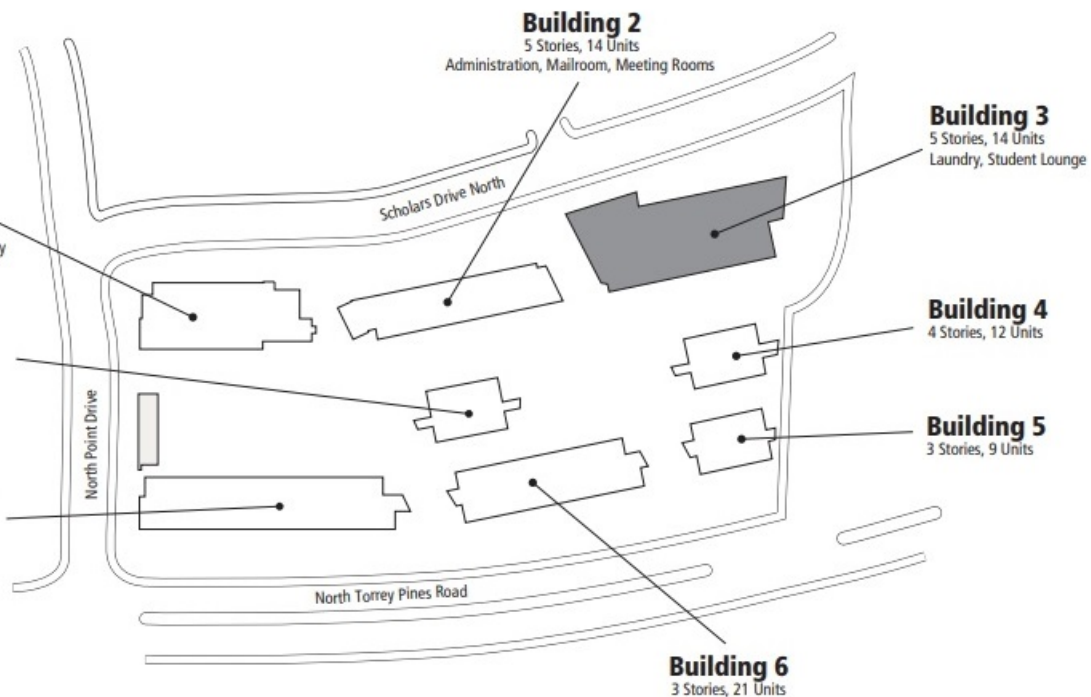

Building 3

**Building 1**  
15 Stories, 94 Units,  
Meeting Rooms, Laundry

**Building 7**  
4 Stories, 12 Units

**Building 8**  
3 Stories, 29 Units

**Building 2**  
5 Stories, 14 Units  
Administration, Mailroom, Meeting Rooms

**Building 3**  
5 Stories, 14 Units  
Laundry, Student Lounge

**Building 4**  
4 Stories, 12 Units

**Building 5**  
3 Stories, 9 Units

**Building 6**  
3 Stories, 21 Units

**APARTMENT DIMENSIONS** (Approximate)

**F1**

Bedroom - 11 x 17 (187 sq. ft.)

Kitchen & Living Room - 16 x 14.3 (229 sq. ft.)

**UC San Diego**

**HOUSING • DINING • HOSPITALITY**

Even Apartments Upstairs/Odd Apartments Downstairs

Building 3/Levels 3, 4, & 5			Building 3/Levels 3, 4, & 5		
Apt-Rm	Type	View	Apt-Rm	Type	View
3401-1	D	Street	3408-1	D	Courtyard
3401-2	D	Street	3408-2	D	Courtyard
3401-3	D	Courtyard	3408-3	D	Street
3401-4	D	Courtyard	3408-4	D	Street
3402-1	D	Courtyard	3409-1	D	Street
3402-2	D	Courtyard	3409-2	D	Street
3402-3	D	Street	3409-3	D	Courtyard
3402-4	D	Street	3409-4	D	Courtyard
3403-1	SS	Street	3410-1	D	Courtyard
3403-2	SS	Street	3410-2	D	Courtyard
3403-3	RA	Courtyard	3410-3	D	Street
3403-4	D	Courtyard	3410-4	D	Street
3404-1	D	Courtyard	3411-1	D	Street
3404-2	D	Courtyard	3411-2	D	Street
3404-3	D	Courtyard	3411-3	D	Courtyard
3404-4	D	Street	3411-4	D	Courtyard
3405-1	D	Street	3412-1	D	Courtyard
3405-2	D	Street	3412-2	D	Courtyard
3405-3	D	Courtyard	3412-3	D	Street
3405-4	D	Courtyard	3412-4	D	Street
3406-1	D	Courtyard	3413-1	D	Street
3406-2	D	Courtyard	3413-2	D	Street
3406-3	D	Street	3413-3	D	Courtyard
3406-4	D	Street	3413-4	D	Courtyard
3407-1	D	Street	3414-1	D	Courtyard
3407-2	D	Street	3414-2	D	Courtyard
3407-3	D	Courtyard	3414-3	RA	Street
3407-4	D	Courtyard	3414-4	S	Street

D = Double    S = Single    SS = Super Single