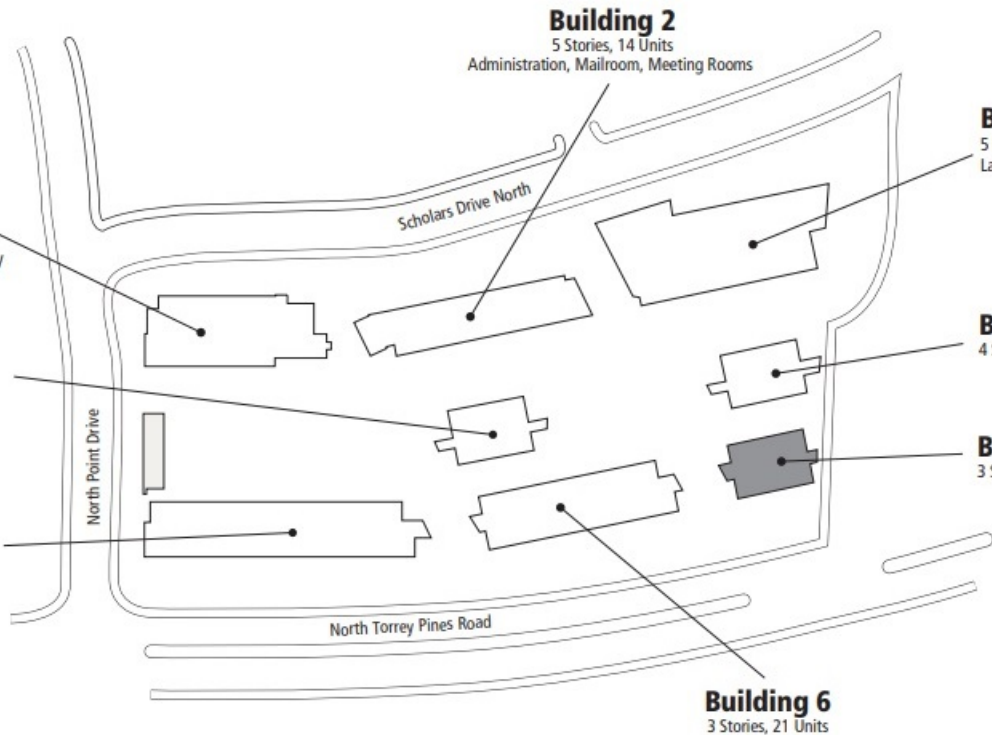

Building 5

Building 1
15 Stories, 94 Units,
Meeting Rooms, Laundry

Building 7
4 Stories, 12 Units

Building 8
3 Stories, 29 Units

Building 2
5 Stories, 14 Units
Administration, Mailroom, Meeting Rooms

Building 3
5 Stories, 14 Units
Laundry, Student Lounge

Building 4
4 Stories, 12 Units

Building 5
3 Stories, 9 Units

Building 6
3 Stories, 21 Units

APARTMENT DIMENSIONS (Approximate)

G1

Bedroom 1 & 2 - 11 x 16.5 (181.5 sq. ft.)

Bedroom 3 - 11 x 13 (143 sq. ft.)

Kitchen & Living Room - 11 x 14 (154 sq. ft.)

UC San Diego

HOUSING • DINING • HOSPITALITY

Building 5/Level 1		
Apt-Rm	Type	View
5101-1	D	Partial Ocean
5101-2	D	Partial Ocean
5101-3	S	Building
5103-1	D	Partial Ocean
5103-2	D	Partial Ocean
5103-3	S	Building
5105-1	D	Partial Ocean
5105-2	D	Partial Ocean
5105-3	RA	Building