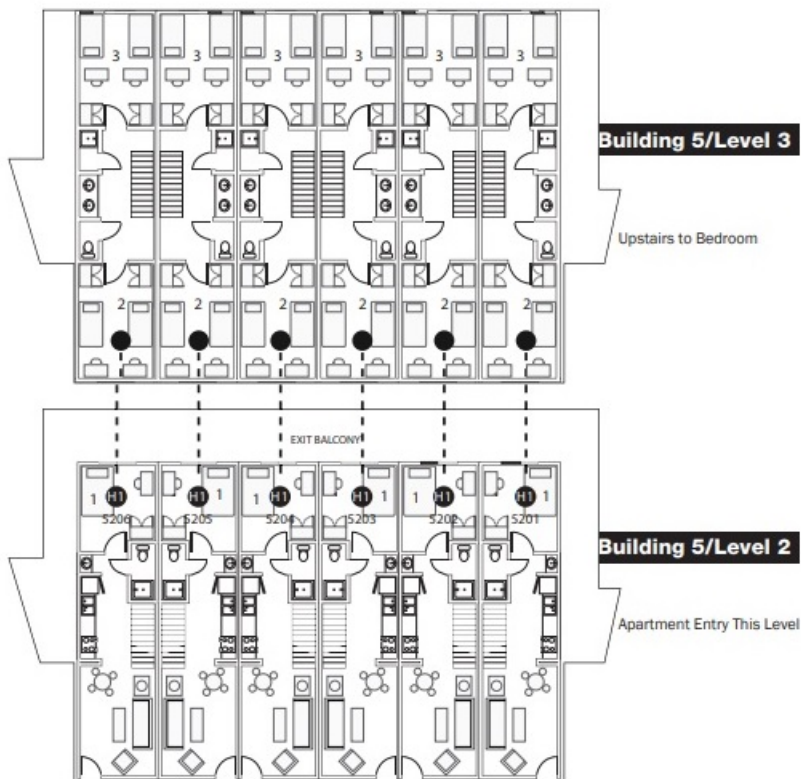

APARTMENT DIMENSIONS (Approximate)

H1

Bedroom 1 - 11 x 13 (143 sq. ft.)

Bedroom 2 & 3 - 11 x 16.5 (181.5 sq. ft.)

Kitchen & Living Room - 11 x 17 (187 sq. ft.)

UC San Diego

HOUSING • DINING • HOSPITALITY

Building 5/Level 2 & 3		
Apt-Rm	Type	View
5201-1	S	Partial Ocean
5201-2	D	Partial Ocean
5201-3	D	Building
5202-1	S	Partial Ocean
5202-2	D	Partial Ocean
5202-3	D	Building
5203-1	S	Partial Ocean
5203-2	D	Partial Ocean
5203-3	D	Building
5204-1	S	Partial Ocean
5204-2	D	Partial Ocean
5204-3	D	Building
5205-1	S	Partial Ocean
5205-2	D	Partial Ocean
5205-3	D	Building
5206-1	S	Partial Ocean
5206-2	D	Partial Ocean
5206-3	D	Building