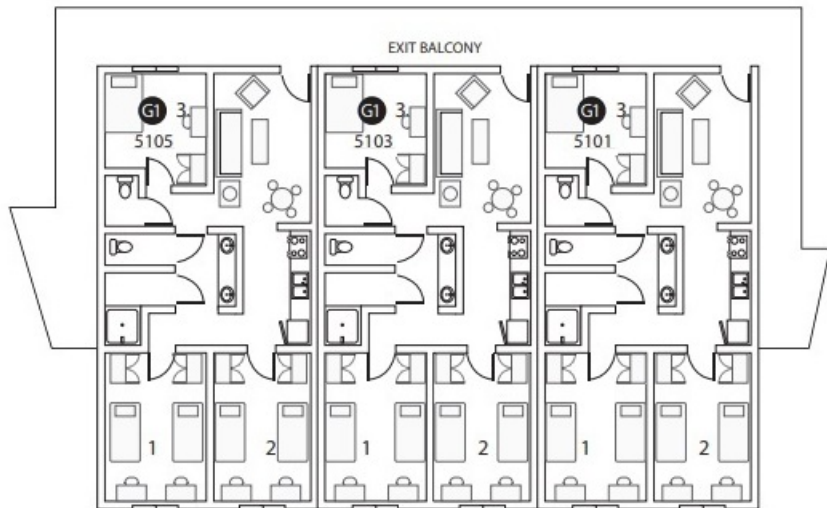

Building 5

Building 1
15 Stories, 94 Units,
Meeting Rooms, Laundry

Building 7
4 Stories, 12 Units

Building 8
3 Stories, 29 Units

Building 2
5 Stories, 14 Units
Administration, Mailroom, Meeting Rooms

Building 3
5 Stories, 14 Units
Laundry, Student Lounge

Building 4
4 Stories, 12 Units

Building 5
3 Stories, 9 Units

Building 6
3 Stories, 21 Units

APARTMENT DIMENSIONS (Approximate)

G1

Bedroom 1 & 2 - 11 x 16.5 (181.5 sq. ft.)

Bedroom 3 - 11 x 13 (143 sq. ft.)

Kitchen & Living Room - 11 x 14 (154 sq. ft.)

UC San Diego

HOUSING • DINING • HOSPITALITY

Building 5/Level 1		
Apt-Rm	Type	View
5101-1	D	Partial Ocean
5101-2	D	Partial Ocean
5101-3	S	Building
5103-1	D	Partial Ocean
5103-2	D	Partial Ocean
5103-3	S	Building
5105-1	D	Partial Ocean
5105-2	D	Partial Ocean
5105-3	RA	Building

D = Double S = Single

APARTMENT DIMENSIONS (Approximate)

H1

Bedroom 1 - 11 x 13 (143 sq. ft.)

Bedroom 2 & 3 - 11 x 16.5 (181.5 sq. ft.)

Kitchen & Living Room - 11 x 17 (187 sq. ft.)

UC San Diego

HOUSING • DINING • HOSPITALITY