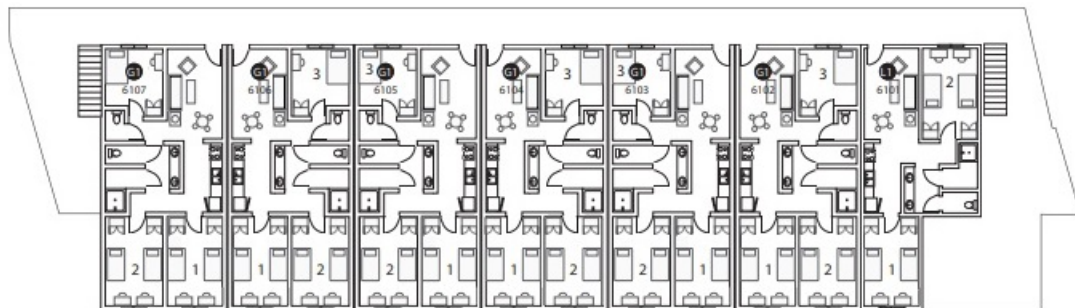

**G1**

Bedrooms 1 & 2 - 11 x 16.5 (181.5 sq. ft.)

Bedroom 3 - 11 x 13 (143 sq. ft.)

Kitchen & Living Room - 11 x 14 (154 sq. ft.)

**APARTMENT DIMENSIONS** *(Approximate)*

**L1**

Bedrooms 1 & 2 - 11 x 16.5 (181.5 sq. ft.)

Kitchen & Living Room - 11 x 17 (187 sq. ft.)

**UC San Diego**

**HOUSING • DINING • HOSPITALITY**

D = Double

S = Single

Building 6/Level 1		
Apt-Rm	Type	View
6101-1	D	Partial Ocean
6101-2	D	Building
6102-1	D	Partial Ocean
6102-2	D	Partial Ocean
6102-3	S	Building
6103-1	D	Partial Ocean
6103-2	D	Partial Ocean
6103-3	S	Building
6104-1	D	Partial Ocean
6104-2	D	Partial Ocean
6104-3	S	Building
6105-1	D	Partial Ocean
6105-2	D	Partial Ocean
6105-3	RA	Building
6106-1	D	Partial Ocean
6106-2	D	Partial Ocean
6106-3	S	Building
6107-1	D	Partial Ocean
6107-2	D	Partial Ocean
6107-3	S	Building

**APARTMENT DIMENSIONS (Approximate)**

**H1**

Bedroom - 11 x 13 (143 sq. ft.)  
 Bedrooms 2 & 3 - 11 x 16.5 (181.5 sq. ft.)  
 Kitchen & Living Room - 11 x 17 (187 sq. ft.)

**APARTMENT DIMENSIONS (Approximate)**

**J1**

Bedrooms 1 & 3-5 - 11 x 16.5 (181.5 sq. ft.)  
 Bedroom 2 - 11 x 13 (143 sq. ft.)  
 Kitchen & Living Room - 11 x 14 (154 sq. ft.)

**Building 6/Level 3**  
Upstairs to Bedroom

**Building 6/Level 2**  
Apt. Entry This Level