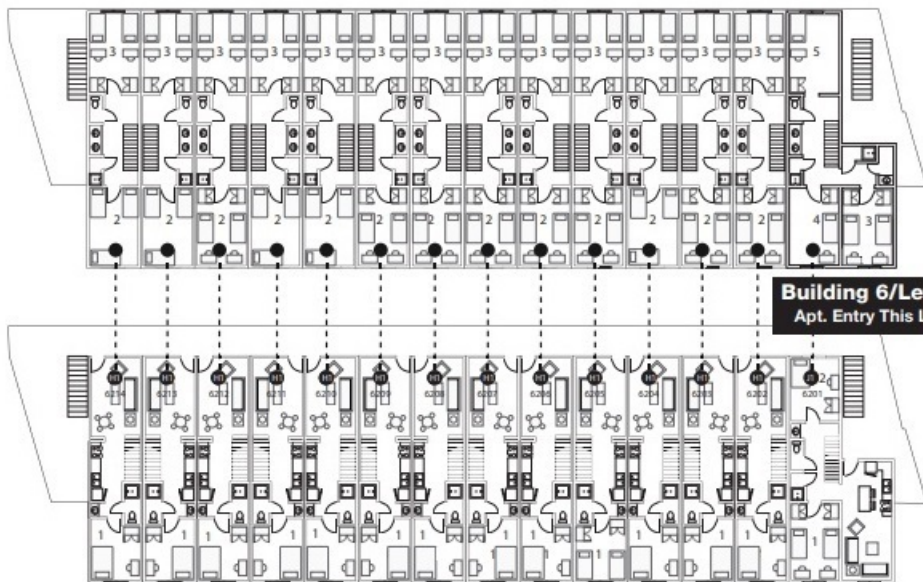

Kitchen & Living Room - 11 x 17 (187 sq. ft.)

**UC San Diego**

**HOUSING • DINING • HOSPITALITY**

D = Double

S = Single

Building 6/Level 1		
Apt-Rm	Type	View
6101-1	D	Partial Ocean
6101-2	D	Building
6102-1	D	Partial Ocean
6102-2	D	Partial Ocean
6102-3	S	Building
6103-1	D	Partial Ocean
6103-2	D	Partial Ocean
6103-3	S	Building
6104-1	D	Partial Ocean
6104-2	D	Partial Ocean
6104-3	S	Building
6105-1	D	Partial Ocean
6105-2	D	Partial Ocean
6105-3	RA	Building
6106-1	D	Partial Ocean
6106-2	D	Partial Ocean
6106-3	S	Building
6107-1	D	Partial Ocean
6107-2	D	Partial Ocean
6107-3	S	Building

**APARTMENT DIMENSIONS (Approximate)**

**H1**

Bedroom - 11 x 13 (143 sq. ft.)  
 Bedrooms 2 & 3 - 11 x 16.5 (181.5 sq. ft.)  
 Kitchen & Living Room - 11 x 17 (187 sq. ft.)

**APARTMENT DIMENSIONS (Approximate)**

**J1**

Bedrooms 1 & 3-5 - 11 x 16.5 (181.5 sq. ft.)  
 Bedroom 2 - 11 x 13 (143 sq. ft.)  
 Kitchen & Living Room - 11 x 14 (154 sq. ft.)

**Building 6/Level 3**  
Upstairs to Bedroom

**Building 6/Level 2**  
Apt. Entry This Level