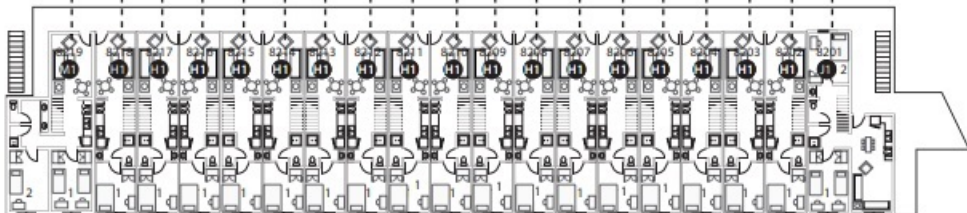

Bedroom 1 - 11 x 13 (143 sq. ft.)  
 Bedrooms 2 & 3 - 11 x 16.5 (181.5 sq. ft.)  
 Kitchen & Living Room - 11 x 17 (187 sq. ft.)

**APARTMENT DIMENSIONS (Approximate)**

**J1**

Bedrooms 1 & 3-5 - 11 x 16.5 (181.5 sq. ft.)  
 Bedroom 2 - 11 x 13 (143 sq. ft.)  
 Kitchen - 5.5 x 13 (71.5 sq. ft.)  
 Kitchen & Living Room - 11 x 14 (154 sq. ft.)

**Building 8/Level 3**  
Upstairs to Bedroom

**Building 8/Level 2**  
Apt. Entry This Level

Building 8/Level 2 & 3			Building 8/Level 2 & 3		
Apt-Rm	Type	View	Apt-Rm	Type	View
8201-1	D	Partial Ocean	8211-1	S	Partial Ocean
8201-2	S	Courtyard	8211-2	D	Partial Ocean
8201-3	D	Partial Ocean	8211-3	D	Courtyard
8201-4	D	Partial Ocean	8212-1	S	Partial Ocean
8201-5	D	Building	8212-2	D	Partial Ocean
8202-1	S	Partial Ocean	8212-3	D	Courtyard
8202-2	D	Partial Ocean	8213-1	S	Partial Ocean
8202-3	D	Courtyard	8213-2	D	Partial Ocean
8203-1	S	Partial Ocean	8213-3	D	Courtyard
8203-2	D	Partial Ocean	8214-1	RA	Partial Ocean
8203-3	D	Courtyard	8214-2	D	Partial Ocean
8204-1	S	Partial Ocean	8214-3	D	Courtyard
8204-2	D	Partial Ocean	8215-1	S	Partial Ocean
8204-3	D	Courtyard	8215-2	D	Partial Ocean
8205-1	S	Partial Ocean	8215-3	D	Courtyard
8205-2	D	Partial Ocean	8216-1	S	Partial Ocean
8205-3	D	Courtyard	8216-2	D	Partial Ocean
8206-1	S	Partial Ocean	8216-3	D	Courtyard
8206-2	D	Partial Ocean	8217-1	S	Partial Ocean
8206-3	D	Courtyard	8217-2	D	Partial Ocean
8207-1	S	Partial Ocean	8217-3	D	Courtyard
8207-2	D	Partial Ocean	8218-1	S	Partial Ocean
8207-3	D	Courtyard	8218-2	D	Partial Ocean
8208-1	S	Partial Ocean	8218-3	D	Courtyard
8208-2	D	Partial Ocean	8219-1	D	Partial Ocean
8208-3	D	Courtyard	8219-2	S	Partial Ocean
8209-1	RA	Partial Ocean	8219-3	D	Partial Ocean
8209-2	D	Partial Ocean	8219-4	D	Partial Ocean
8209-3	D	Courtyard	8219-5	S	Courtyard
8210-1	S	Partial Ocean			
8210-2	D	Partial Ocean			
8210-3	D	Courtyard			