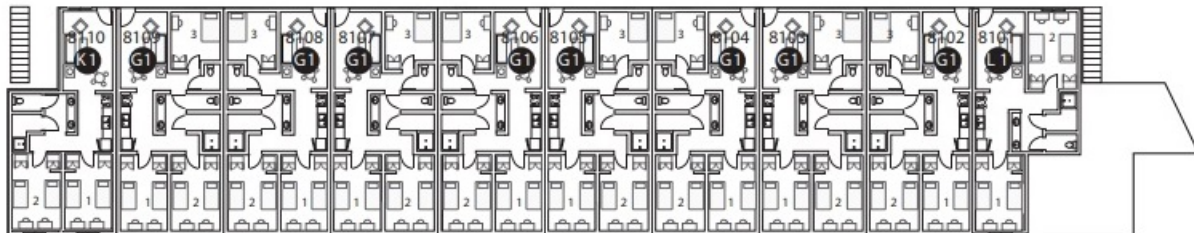

**K1**

Bedrooms - 11 x 16.5 (181.5 sq. ft.)

Kitchen - 5.5 x 13 (71.5 sq. ft.)

Living Room - 11 x 17 (187 sq. ft.)

**G1**

Bedroom 1 & 2 - 11 x 16.5 (181.5 sq. ft.)

Bedrooms 3 - 11 x 13 (143 sq. ft.)

Kitchen & Living Room - 11 x 14 (154 sq. ft.)

**APARTMENT DIMENSIONS** (Approximate)

**L1**

Bedrooms 1 & 3-5 - 11 x 16.5 (181.5 sq. ft.)

Kitchen - 5.5 x 13 (71.5 sq. ft.)

Living Room - 11 x 17 (187 sq. ft.)

D = Double

S = Single

Building 8/Level 1		
Apt-Rm	Type	View
8101-1	D	Partial Ocean
8101-2	D	Courtyard
8102-1	D	Partial Ocean
8102-2	D	Partial Ocean
8102-3	S	Courtyard
8103-1	D	Partial Ocean
8103-2	D	Partial Ocean
8103-3	S	Courtyard
8104-1	D	Partial Ocean
8104-2	D	Partial Ocean
8104-3	RA	Courtyard
8105-1	D	Partial Ocean
8105-2	D	Partial Ocean
8105-3	S	Courtyard
8106-1	D	Partial Ocean
8106-2	D	Partial Ocean
8106-3	S	Courtyard
8107-1	D	Partial Ocean
8107-2	D	Partial Ocean
8107-3	S	Courtyard
8108-1	D	Partial Ocean
8108-2	D	Partial Ocean
8108-3	S	Courtyard
8109-1	D	Partial Ocean
8109-2	D	Partial Ocean
8109-3	S	Courtyard
8110-1	D	Partial Ocean
8110-2	D	Partial Ocean

UC San Diego

HOUSING • DINING • HOSPITALITY

**APARTMENT DIMENSIONS (Approximate)**

**M1**

Bedrooms - 11 x 16.5 (181.5 sq. ft.)  
 Kitchen - 11 x 17 (187 sq. ft.)  
 Living Room - 8 x 14 (112 sq. ft.)

**H1**

Bedroom 1 - 11 x 13 (143 sq. ft.)  
 Bedrooms 2 & 3 - 11 x 16.5 (181.5 sq. ft.)  
 Kitchen & Living Room - 11 x 17 (187 sq. ft.)

**APARTMENT DIMENSIONS (Approximate)**

**J1**

Bedrooms 1 & 3-5 - 11 x 16.5 (181.5 sq. ft.)  
 Bedroom 2 - 11 x 13 (143 sq. ft.)  
 Kitchen - 5.5 x 13 (71.5 sq. ft.)  
 Kitchen & Living Room - 11 x 14 (154 sq. ft.)