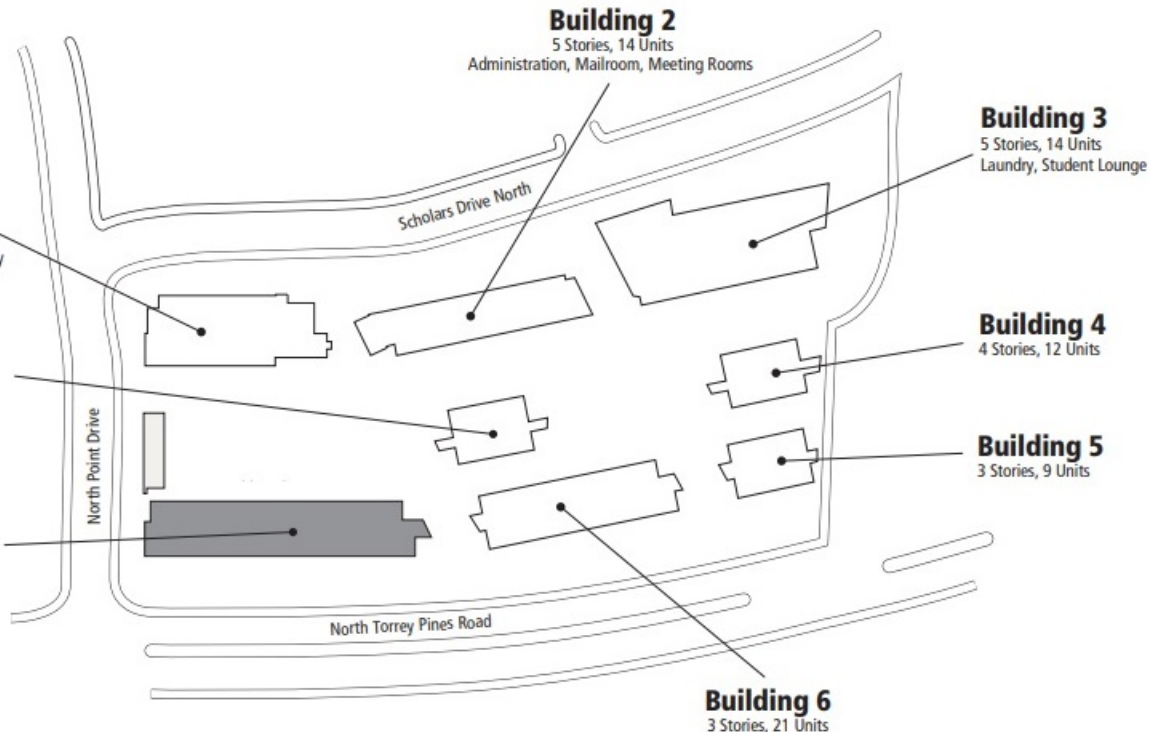

Building 8

**Building 1**  
15 Stories, 94 Units,  
Meeting Rooms, Laundry

**Building 7**  
4 Stories, 12 Units

**Building 8**  
3 Stories, 29 Units

**Building 2**  
5 Stories, 14 Units  
Administration, Mailroom, Meeting Rooms

**Building 3**  
5 Stories, 14 Units  
Laundry, Student Lounge

**Building 4**  
4 Stories, 12 Units

**Building 5**  
3 Stories, 9 Units

**Building 6**  
3 Stories, 21 Units

**APARTMENT DIMENSIONS** (Approximate)

**APARTMENT DIMENSIONS** (Approximate)

**L1**

Bedrooms 1 & 3-5 - 11 x 16.5 (181.5 sq. ft.)

Kitchen - 5.5 x 13 (71.5 sq. ft.)

Living Room - 11 x 17 (187 sq. ft.)

D = Double

S = Single

Building 8/Level 1		
Apt-Rm	Type	View
8101-1	D	Partial Ocean
8101-2	D	Courtyard
8102-1	D	Partial Ocean
8102-2	D	Partial Ocean
8102-3	S	Courtyard
8103-1	D	Partial Ocean
8103-2	D	Partial Ocean
8103-3	S	Courtyard
8104-1	D	Partial Ocean
8104-2	D	Partial Ocean
8104-3	RA	Courtyard
8105-1	D	Partial Ocean
8105-2	D	Partial Ocean
8105-3	S	Courtyard
8106-1	D	Partial Ocean
8106-2	D	Partial Ocean
8106-3	S	Courtyard
8107-1	D	Partial Ocean
8107-2	D	Partial Ocean
8107-3	S	Courtyard
8108-1	D	Partial Ocean
8108-2	D	Partial Ocean
8108-3	S	Courtyard
8109-1	D	Partial Ocean
8109-2	D	Partial Ocean
8109-3	S	Courtyard
8110-1	D	Partial Ocean
8110-2	D	Partial Ocean